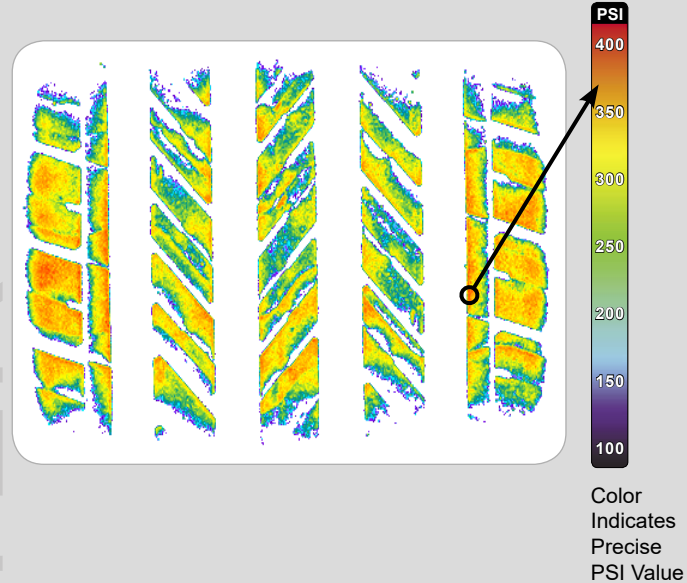

## Application: Tire Tread Impression

**1** Pressure Image **BEFORE** Topaq® Analysis

**2** Pressure Image **AFTER** Topaq® Analysis

The image to the left depicts a Fujifilm Prescale® impression, while the image to the right is a color mapped version produced with the Topaq® Tactile Force Analysis System.

Let our technicians analyze your pressure exposed impressions with the all new Topaq® Pressure Analysis System.

Topaq® enables a wealth of statistical information and high resolution detail to be extracted from your impression, greatly enhancing the value of the raw film alone. Now you can determine with a high degree of accuracy, total force, average pressure and total area under contact.