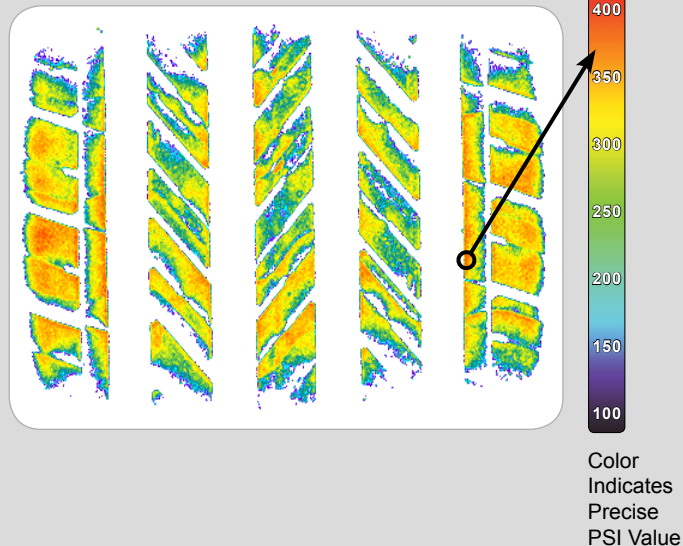

ENHANCED PRESSURE ANALYSIS SERVICES

Application: Tire Tread Impression

1 Pressure Image **BEFORE** Topaq® Analysis

2 Pressure Image **AFTER** Topaq® Analysis

The image to the left depicts a Fujifilm Prescale® impression, while the image to the right is a color mapped version produced with the Topaq® Tactile Pressure Analysis System.

Let our technicians analyze your pressure exposed impressions with the all new Topaq® Pressure Analysis System.

Topaq® enables a wealth of statistical information and high resolution detail to be extracted from your impression, greatly enhancing the value of the raw film alone. Now you can determine with a high degree of accuracy, total force, average pressure and total area under contact.