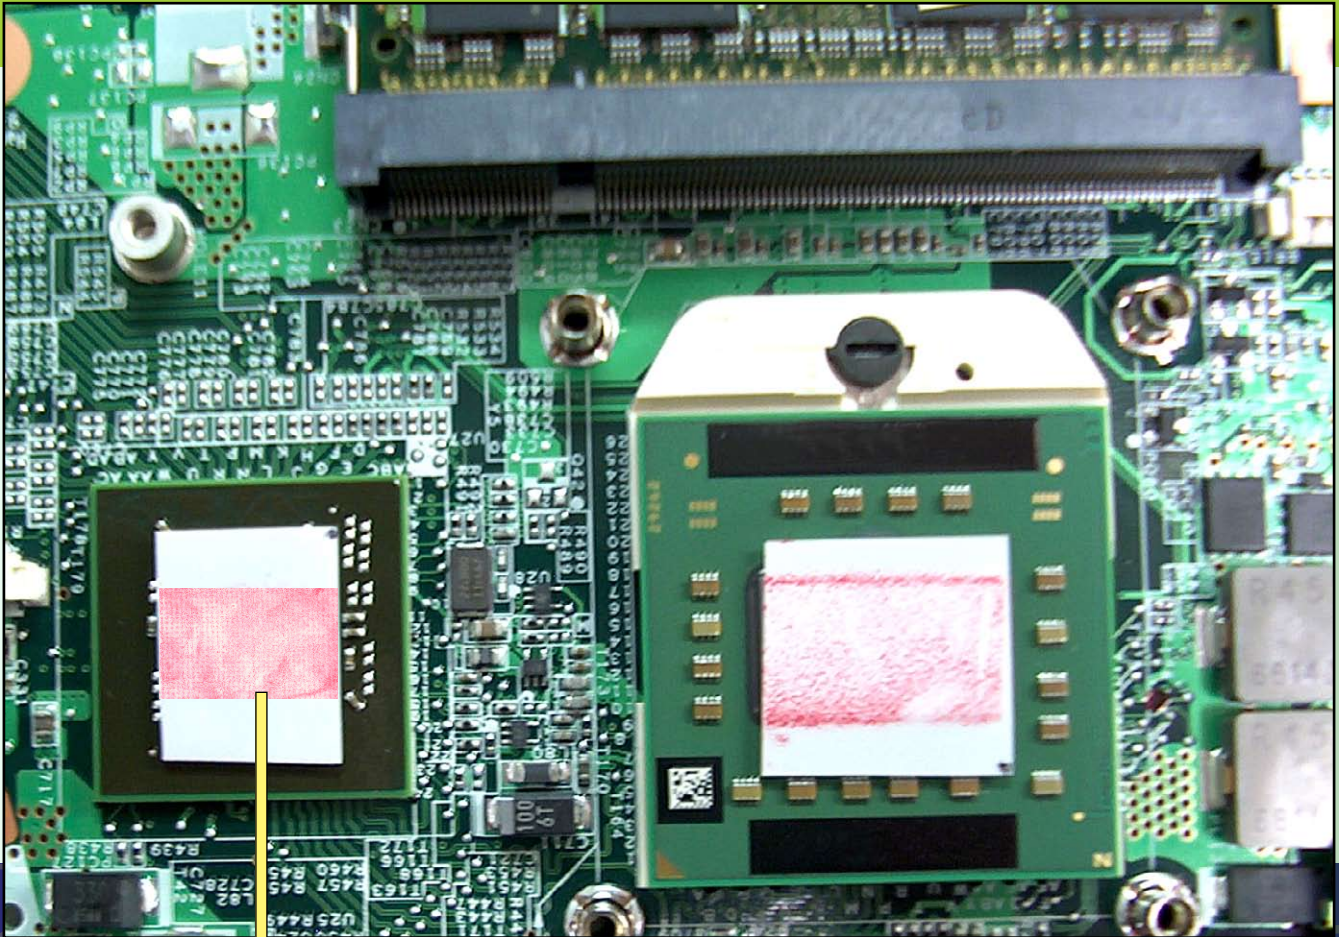

Heat Sink Assessment With Fujifilm Prescale®

**Pressure Sensor Film
Captures Pressure Profile**

Pressure Mapped Image