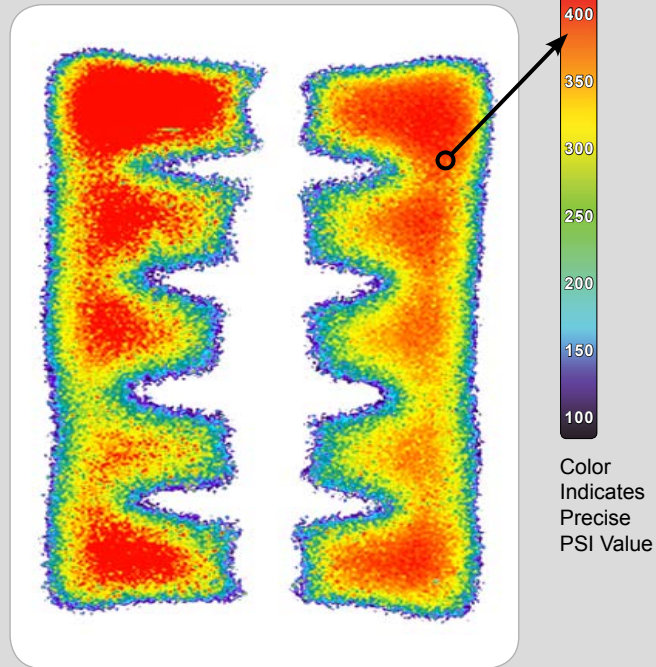

ENHANCED PRESSURE ANALYSIS SERVICES

Application: Clamp Interface

1 Pressure Image **BEFORE** Topaq® Analysis

2 Pressure Image **AFTER** Topaq® Analysis

The image to the left depicts a Fujifilm Prescale® impression, while the image to the right is a color mapped version produced with the Topaq® Tactile Pressure Analysis System.

Let our technicians analyze your pressure exposed impressions with the all new Topaq® Pressure Analysis System.

Topaq® enables a wealth of statistical information and high resolution detail to be extracted from your impression, greatly enhancing the value of the raw film alone. Now you can determine with a high degree of accuracy, total force, average pressure and total area under contact.